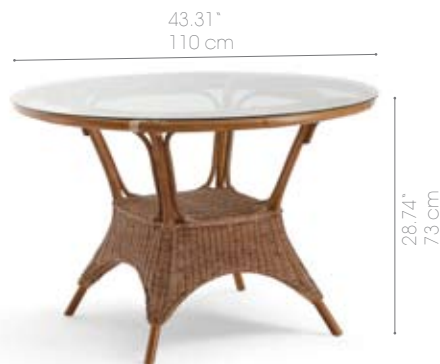

Rattan

Fitrit 3mm Coffee Mix

Classic Brown

**Aruba Armchair**  
 Art No. 510915  
 W 25.59 x D 23.23 x H 35.43 x SH 18.90 inches  
 W 65 x D 59 x H 90 x SH 48 cm

**Anja Round Dining Table D110**  
 Art No. 540101  
 Dia ø 43.31 x H 28.74 inches  
 Dia ø 110 x H 73 cm