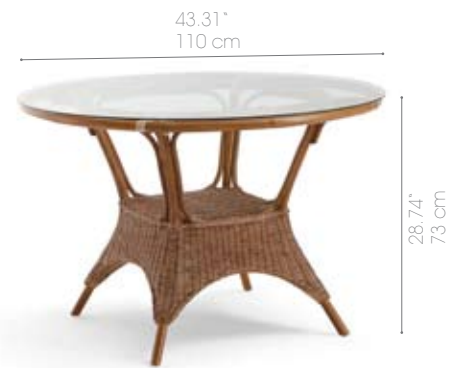

Harry Dining Chair

Art No. 510896

W 18.50 x D 22.83 x H 43.70 x SH 18.11 inches  
W 47 x D 58 x H 111 x SH 46 cm

Anja Square Dining Table 100x100

Art No. 540098

W 39.37 x D 39.37 x H 28.74 inches  
W 100 x D 100 x H 73 cm