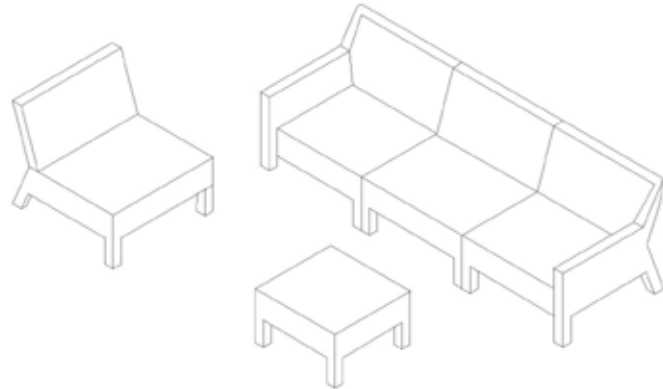

BLISS

CONFIGURATION

EXAMPLES

Alternative 1