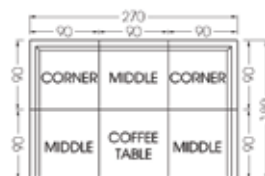

Alternative 4