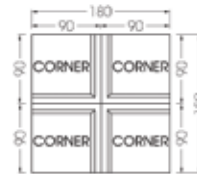

Alternative 5