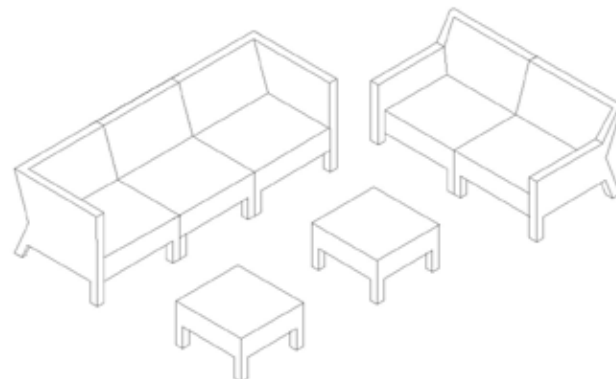

# BLISS

White Pepper

Cubu Croco

Marina Cream

A cooler box covered with wicker covers is conveniently located in center of bar table for easy access to cool refreshments.

**Bliss Bar Armchair**  
Art No. 650546  
W 30.71 x D 26.38 x H 43.70 inches  
W 78 x D 67 x H 111 cm