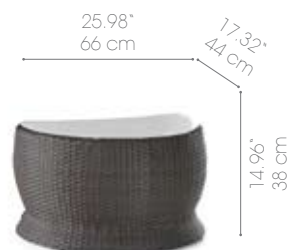

Paradiso Large Lounge
Art No. 660040
W 90.55 x D 51.18 x H 31.50/61.02 inches
W 230 x D 130 x H 80/155 cm