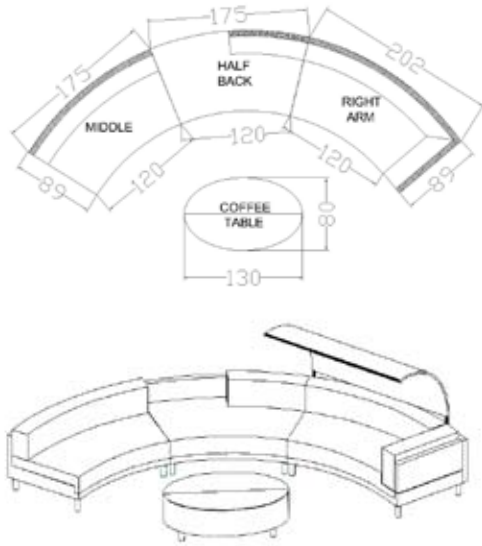

PIENZA

CONFIGURATION

EXAMPLES

Alternative 1