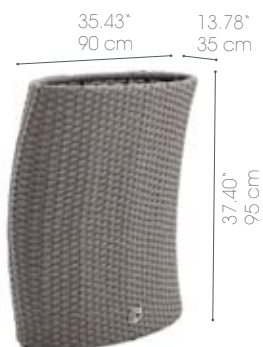

VELESO PLANTER

Mocha Duo 12

Veleso Modular Planter
Art No. 680199
W 35.43 x D 13.78 x H 37.40 inches
W 90 x D 35 x H 95 cm