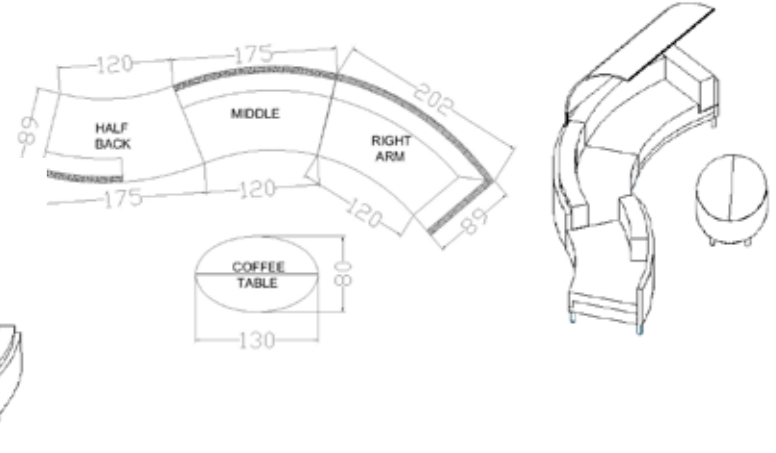

Alternative 3