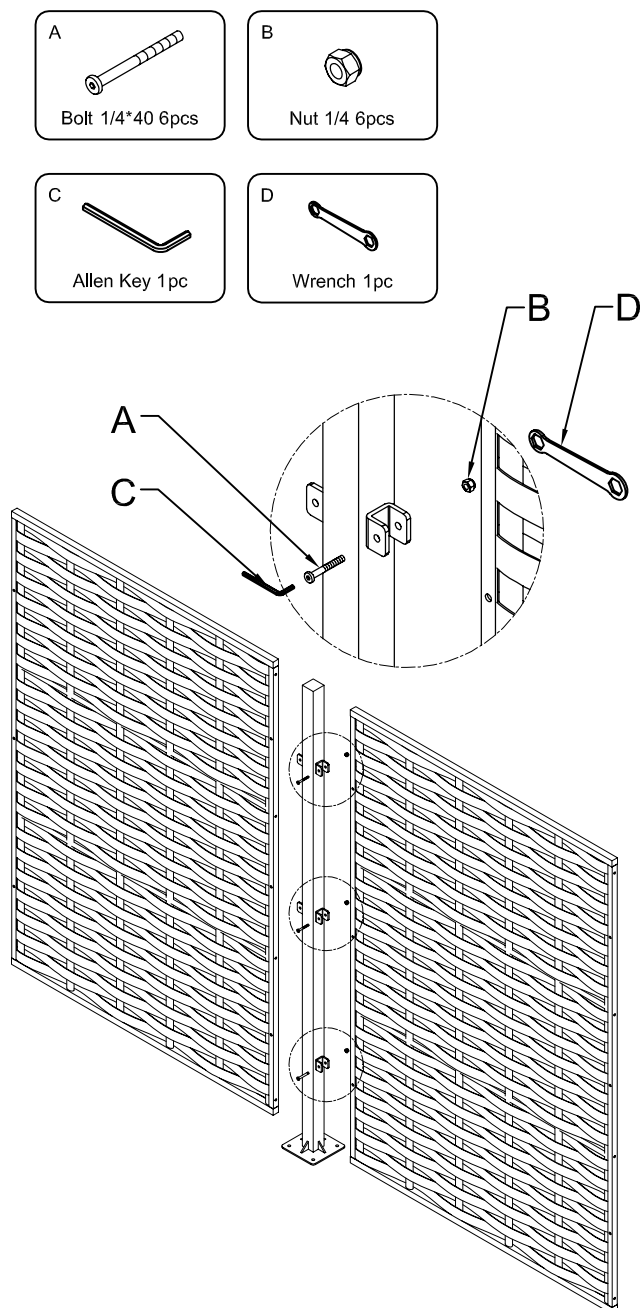

2

VARIO LITE MID POST H184