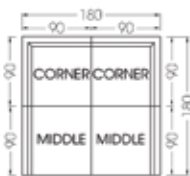

Alternative 3