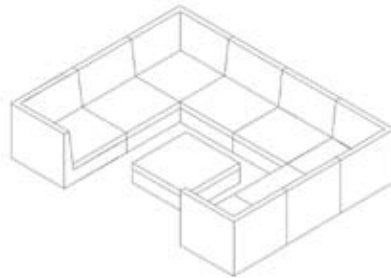

DELMAR

CONFIGURATION

EXAMPLES

domus ventures

Alternative 1