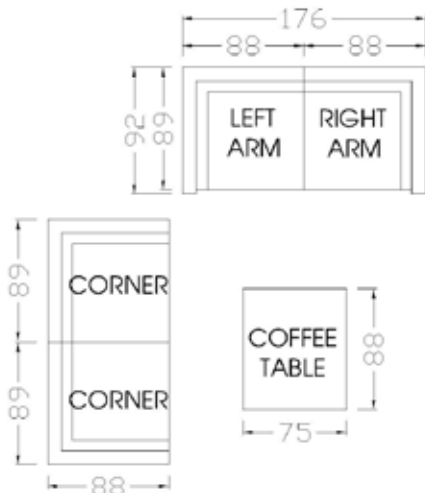

Alternative 3