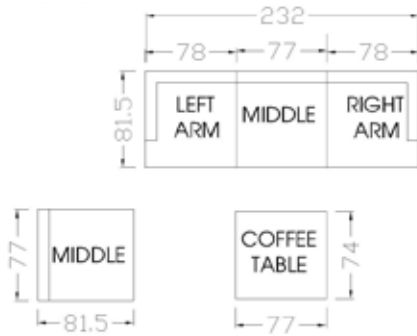

BLISS

CONFIGURATION

EXAMPLES

Alternative 1