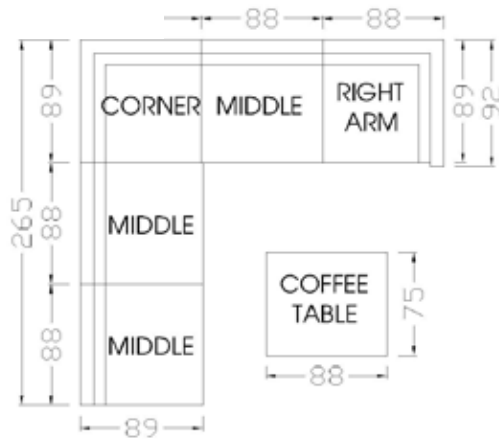

Alternative 2