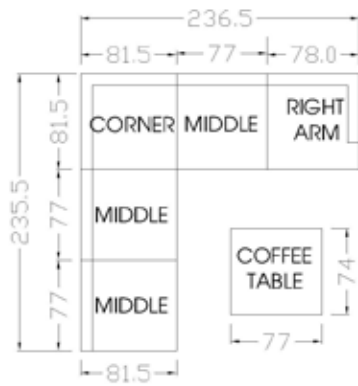

Alternative 2