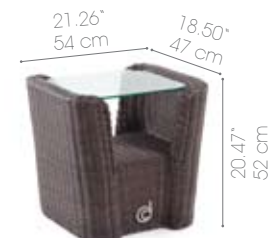

Faro 3-Seater Sofa
Art No. A660589
W 83.86 x D 31.10 x H 35.83 inches
W 213 x D 79 x H 91 cm