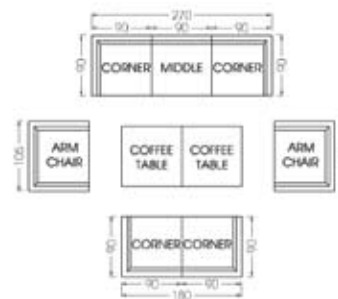

Alternative 6