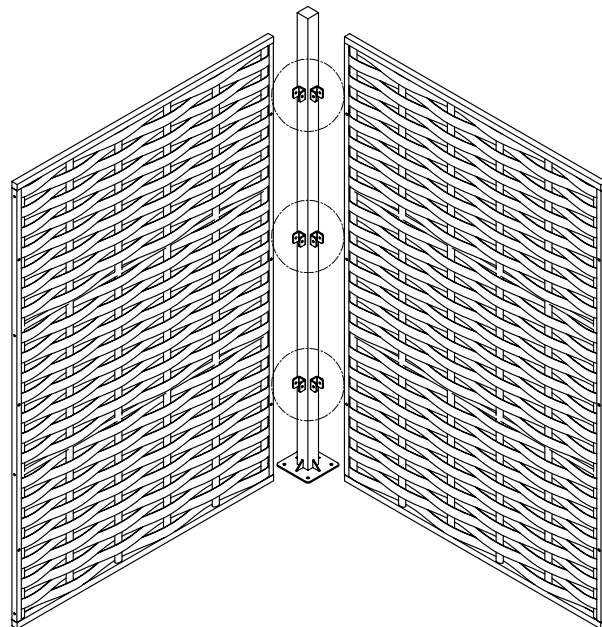

domus ventures

3

VARIO LITE CORNER POST H184