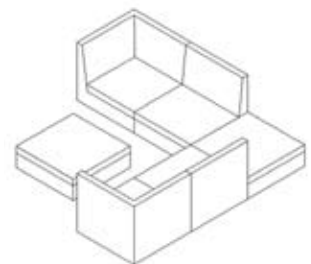

Alternative 4

Stainless steel connectors\* prevent modular from shifting during usage and keeps your combination neatly in place.

\*Sold separately

**Connector (round wicker)**  
 Art No. 4410055A  
 W 3.15 x D 1.77 x H 1.57 inches  
 W 8.0 x D 4.50 x H 4.0 cm