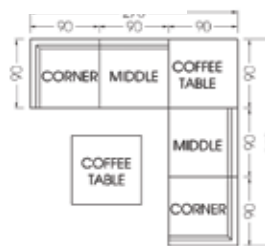

Alternative 7