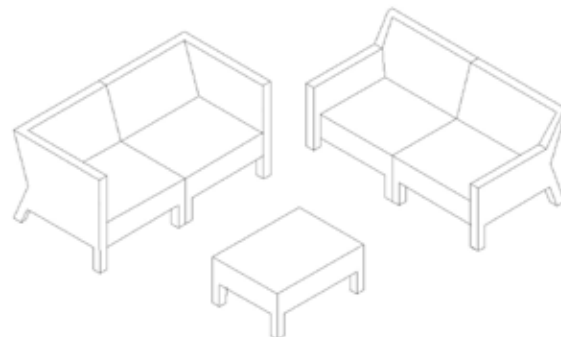

Alternative 3