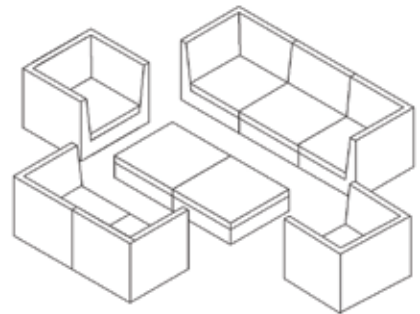

Alternative 6