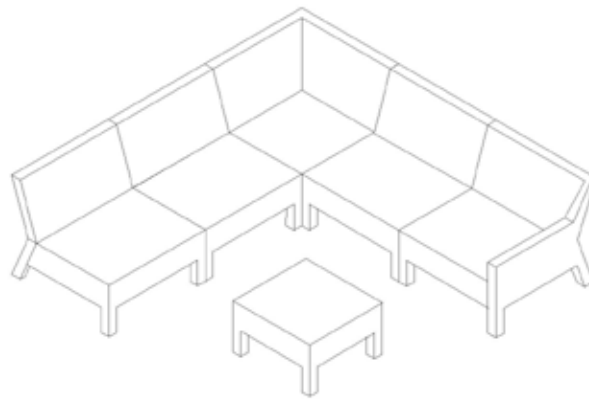

Alternative 2