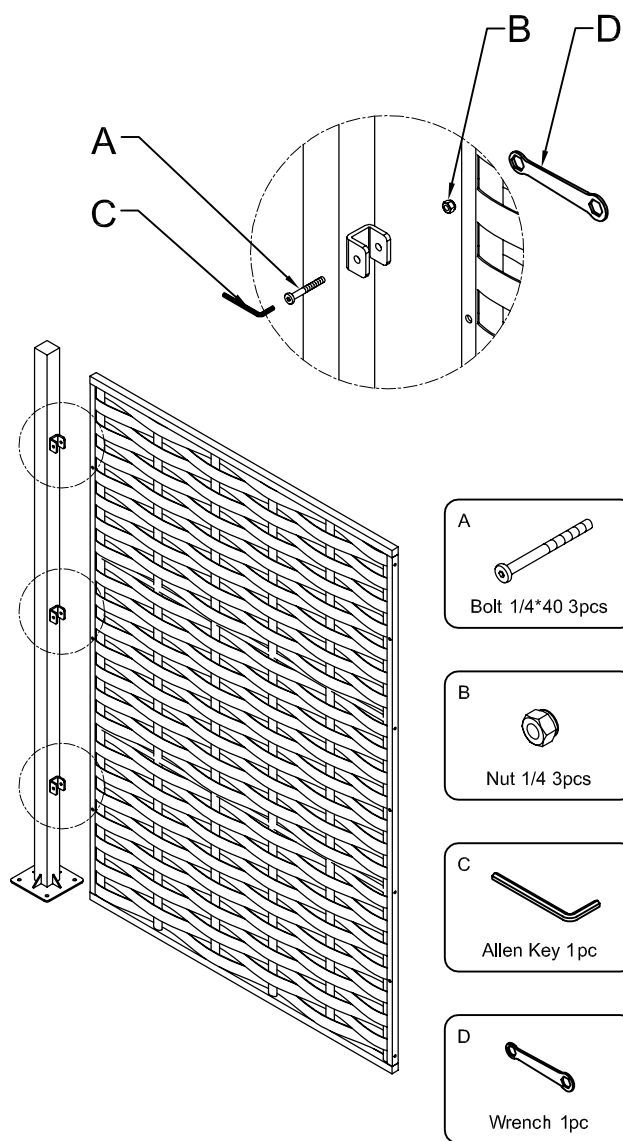

VARIO LITE

1

VARIO LITE END POST H184