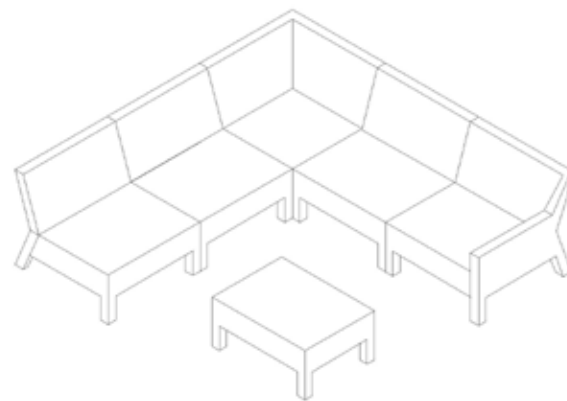

Alternative 2