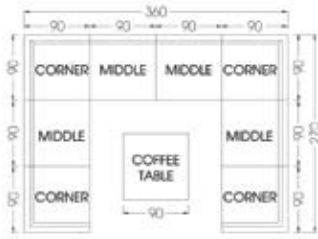

DELMAR

CONFIGURATION

EXAMPLES

domus ventures

Alternative 1