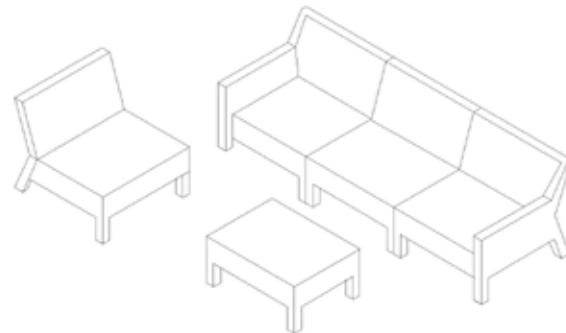

LUXOR

CONFIGURATION

EXAMPLES

domus ventures

Alternative 1