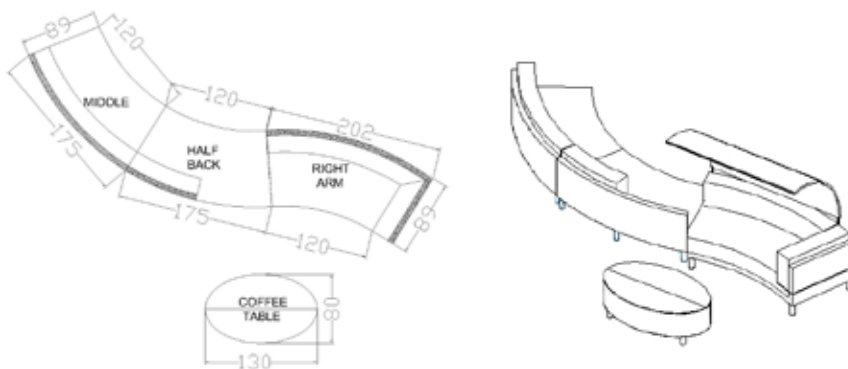

Alternative 5