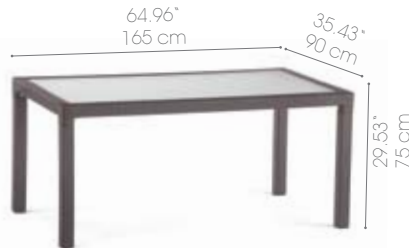

## BRISBANE

**Brisbane Stackable Armchair**  
 Art No. 653229  
 W 22.05 x D 23.62 x H 36.61 inches  
 W 56 x D 60 x H 93 cm

**Brisbane Stackable Chair**  
 Art No. 653316  
 W 20.47 x D 23.62 x H 36.61 inches  
 W 52 x D 60 x H 93 cm

**Brisbane 2-Seater Bench**  
 Art No. 663325  
 W 50.79 x D 23.62 x H 36.61 inches  
 W 129 x D 60 x H 93 cm

Coffee

SDP Ivory

**Brisbane (Verona) Square Dining Table 90x90**  
 Art No. 670162  
 W 35.43 x D 35.43 x H 29.53 inches  
 W 90 x D 90 x H 75 cm