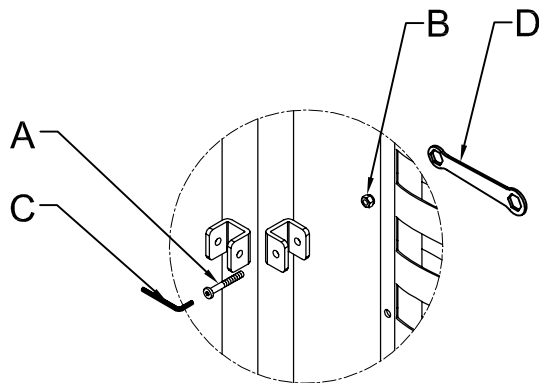

domus ventures

3

VARIO LITE CORNER POST H184