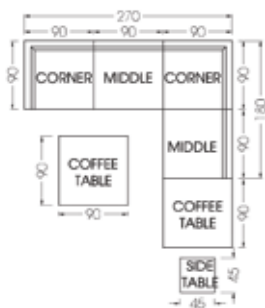

Alternative 2