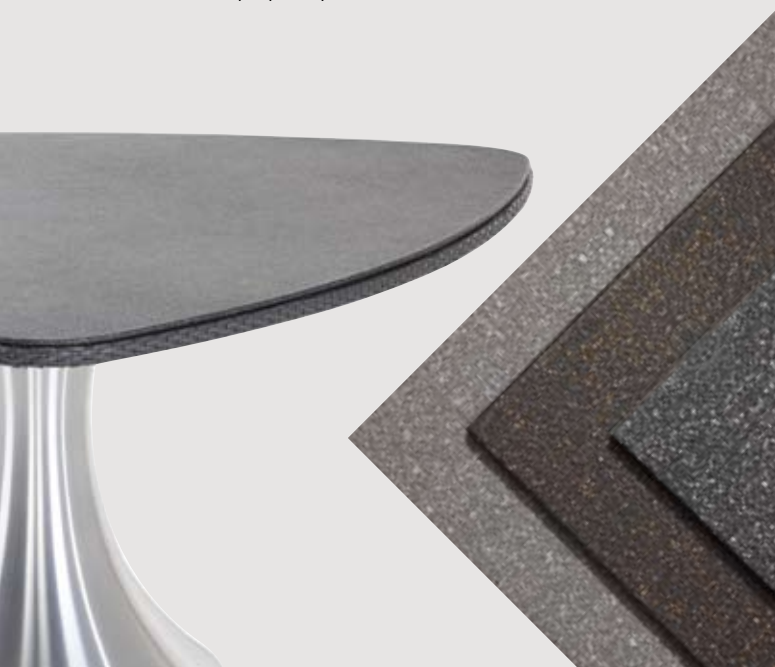

Cleaning and Maintenance

- Clean the tabletop regularly using a soft brush and lots of water.
- If heavily soiled, you may add a small amount of diluted washing-up liquid to lukewarm water, then rinse thoroughly with clean water.
- To prevent damaging your tabletop, please avoid the following:
  1. Do not cover the table with plastic or canvas tablecloth. This can encourage the growth of mould which may discolor the tabletop surface.
  2. Do not use strong chemical cleaning agents, abrasives or solvents. These will damage the surface finish.
  3. Dry-up any spillage with a damp cloth or sponge.
  4. Do not allow any spilled wine or vegetable oil to stand for any length of time as these may create stains. Clean-up quickly.