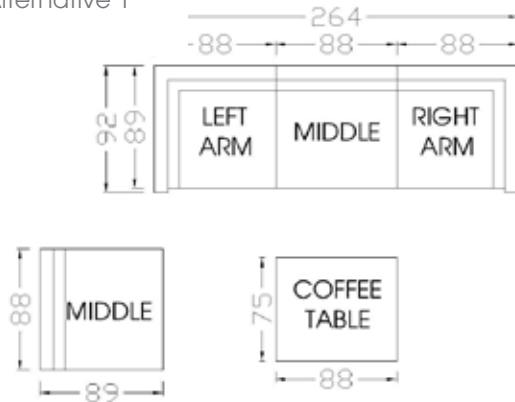

LUXOR

CONFIGURATION

EXAMPLES

domus ventures

Alternative 1